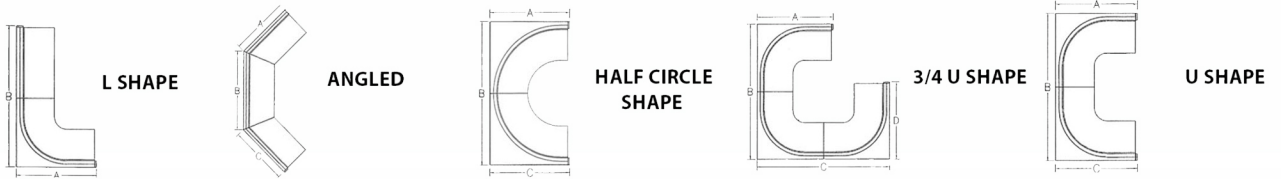

CONTRASTING WELT
(OPTIONAL)

FRENCH STITCHING
(STANDARD)

WOOD FINISHED OUTSIDE
BACK

WATERFALL SEAT
(OPTIONAL)

2" SQUARE METAL LEGS

CHUNKY TAPERED LEGS

ENCLOSED KICK BASE

COLLECTION - C: SHAPES AND CONFIGURATIONS

Do you have particular spacing requirements, or need a special size, shape, or configuration? We have you covered

ALL SIZES AND SHAPES AVAILABLE

BANQUETTE - 3 SECTIONS WITH AN ENCLOSED KICK BASE

SINGLE WITH ACCENT MOLDING AND CHUNKY TAPERED LEGS