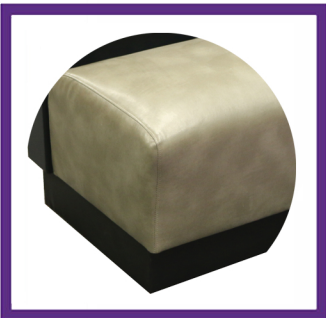

WATERFALL SEAT
(OPTIONAL)