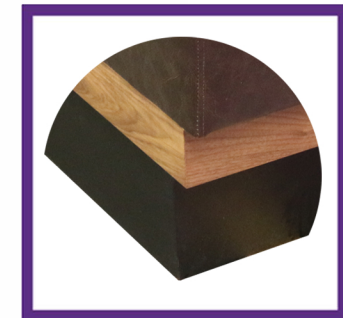

ENCLOSED KICK BASE